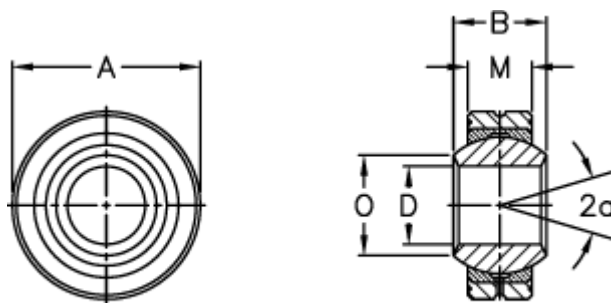

Article number: 03401006

Description: Fluro Rod end GLXS 6

Measures

Str. 3-4 uden smørerille

A	= 18
a (degrees)	= 13
B	= 9
D	= 6
Dynamic load C (kN)	= 4.3
M	= 6.75
O	= 8.9
Permissible rpm	= 1500

Static load C0 (kN)	= 25.8
Weight	= 12